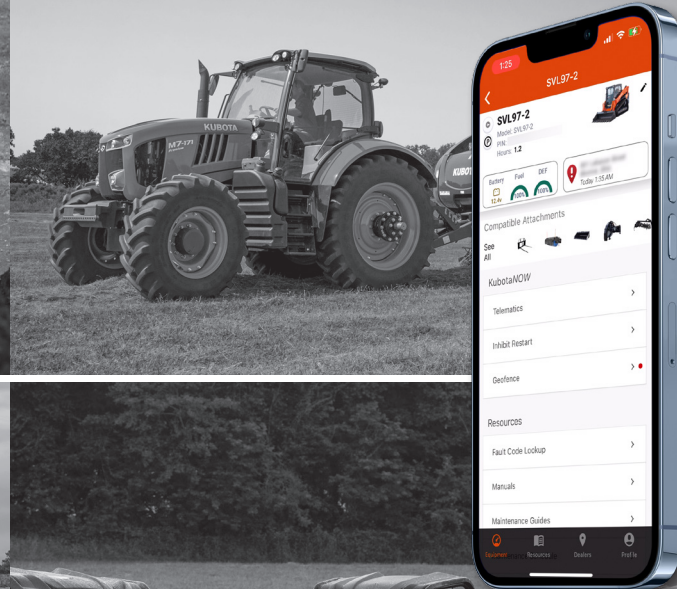

Kubota**NOW** FEATURES

-  **GPS**
Keep tabs on the location of your machine.
-  **GEOFENCE**
Create digital boundaries and get notified anytime your machine enters or leaves that boundary.
-  **RESTART INHIBIT**
Secure your machine by remotely preventing your machine from being started.
-  **ALERTS**
Receive real-time notices and important notifications when your machine is being transported, enters or leaves a geofence, is due for maintenance, and more.
-  **MACHINE STATUS**
Know what is happening with your machine, if it's on or off, running or stationary.
-  **BATTERY LEVEL**
Know the status of your machine's battery at all times.
-  **FUEL / DEF LEVEL**
For equipped models, know the fuel and/or DEF levels at any time.
-  **COOLANT TEMP / HYDRAULIC TEMP**
For equipped models, stay on top of coolant temperatures and hydraulic oil temperatures.

Kubota**NOW** SUPPORTED MODELS & FUNCTIONALITY

**FIND OUT MORE ABOUT
KUBOTA**NOW****

 kubotausa.com/kubotanow

 kubota.ca/telematics

COMPACT TRACK LOADERS, SKID STEERS & WHEEL LOADERS

EXCAVATORS

RTVs & TRACTORS