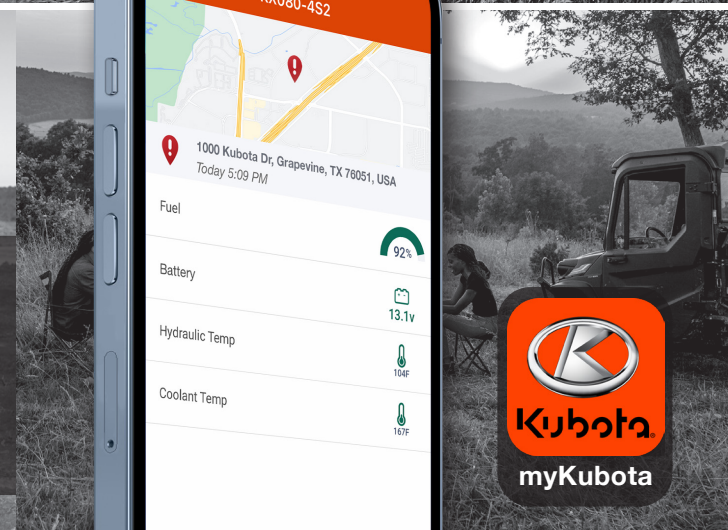

Kubota**NOW** FEATURES

-  **GPS**
Keep tabs on the location of your machine.
-  **GEOFENCE**
Create digital boundaries and get notified anytime your machine enters or leaves that boundary.
-  **RESTART INHIBIT**
Secure your machine by remotely preventing your machine from being started.
-  **ALERTS**
Receive real-time notices and important notifications when your machine is being transported, enters or leaves a geofence, is due for maintenance, and more.
-  **MACHINE STATUS**
Know what is happening with your machine, if it's on or off, running or stationary.
-  **BATTERY LEVEL**
Know the status of your machine's battery at all times.
-  **FUEL / DEF LEVEL**
For equipped models, know the fuel and/or DEF levels at any time.
-  **COOLANT TEMP / HYDRAULIC TEMP**
For equipped models, stay on top of coolant temperatures and hydraulic oil temperatures.

Kubota**NOW** SUPPORTED MODELS & FUNCTIONALITY

**FIND OUT MORE ABOUT
KUBOTA**NOW****

 kubotausa.com/kubotanow

 kubota.ca/telematics

COMPACT TRACK LOADERS, SKID STEERS & WHEEL LOADERS

EXCAVATORS

RTVs & TRACTORS